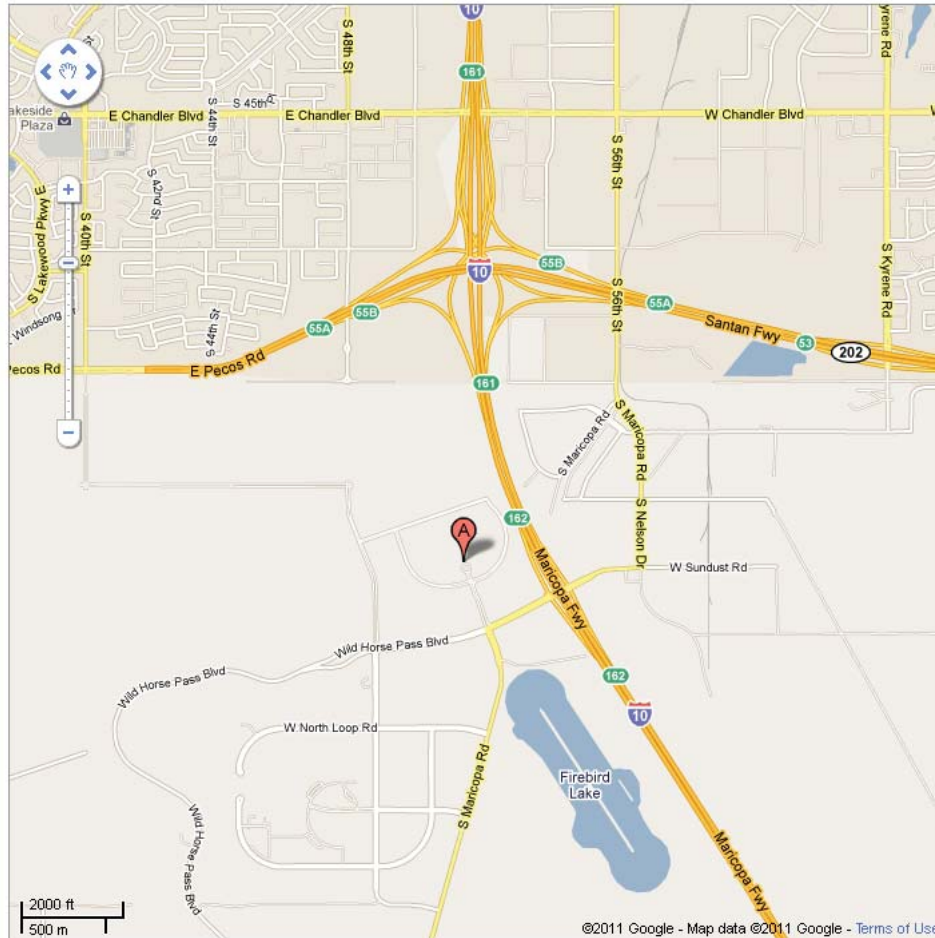

### Directions to Wild Horse Pass Hotel & Casino 5040 Wild Horse Pass Blvd. Chandler, AZ 85226

#### Directions from Sky Harbor Airport

153 south to 143 & Interstate 10 East.  
Continue on I-10 East 11 miles to Wild Horse Pass Blvd. (Exit 162)  
Exit right on Wild Horse Pass Blvd.  
Wild Horse Pass Hotel & Casino is located on the north side.  
All parking and valet is complimentary.