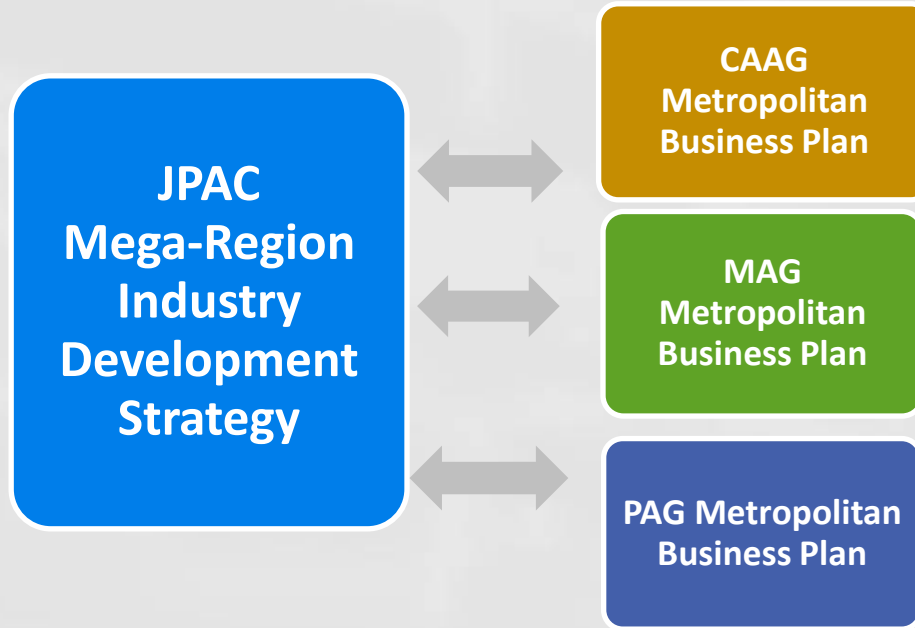

EDA Grant Application

JPAC Region Industry Development Strategy

March 5, 2012

Joint Planning Advisory Council

Puget Sound Mega-Region Model

● Original by COG – 2005

- Economic Analysis
- Target Clusters
- Mega-Region Economic Development Strategy – Broad Stakeholder Involvement
- Mega-Region Initiatives
- Create Independent Mega-Region Economic Development Organization

● Current Update

- Involvement of Original Stakeholder Base
- Updates of Economic Analysis & Target Clusters
- Major Addition – Workforce Development Strategy – Deeper Involvement by Education / Workforce Training Providers
- Mega-Region Initiatives

Regional Strategy Framework

Regional Strategy Goals

**Goal: Focused & Aligned
Mega-Region Industry
Development Strategy &
Initiatives**

**Goal: COG Region
Economic Development
Strategies & Initiatives –
Aligned but Individualized**

JPAC Mega-Region Industry Development Strategy

- Identify clusters/industries
- Supplier networks
- Major regional employers
- Economic benchmarks
- Mega-Region Initiatives
 - Education
 - Technology commercialization
 - New & small business support
 - Transportation initiatives
 - Social capital
 - Tax structures
 - International benchmarking