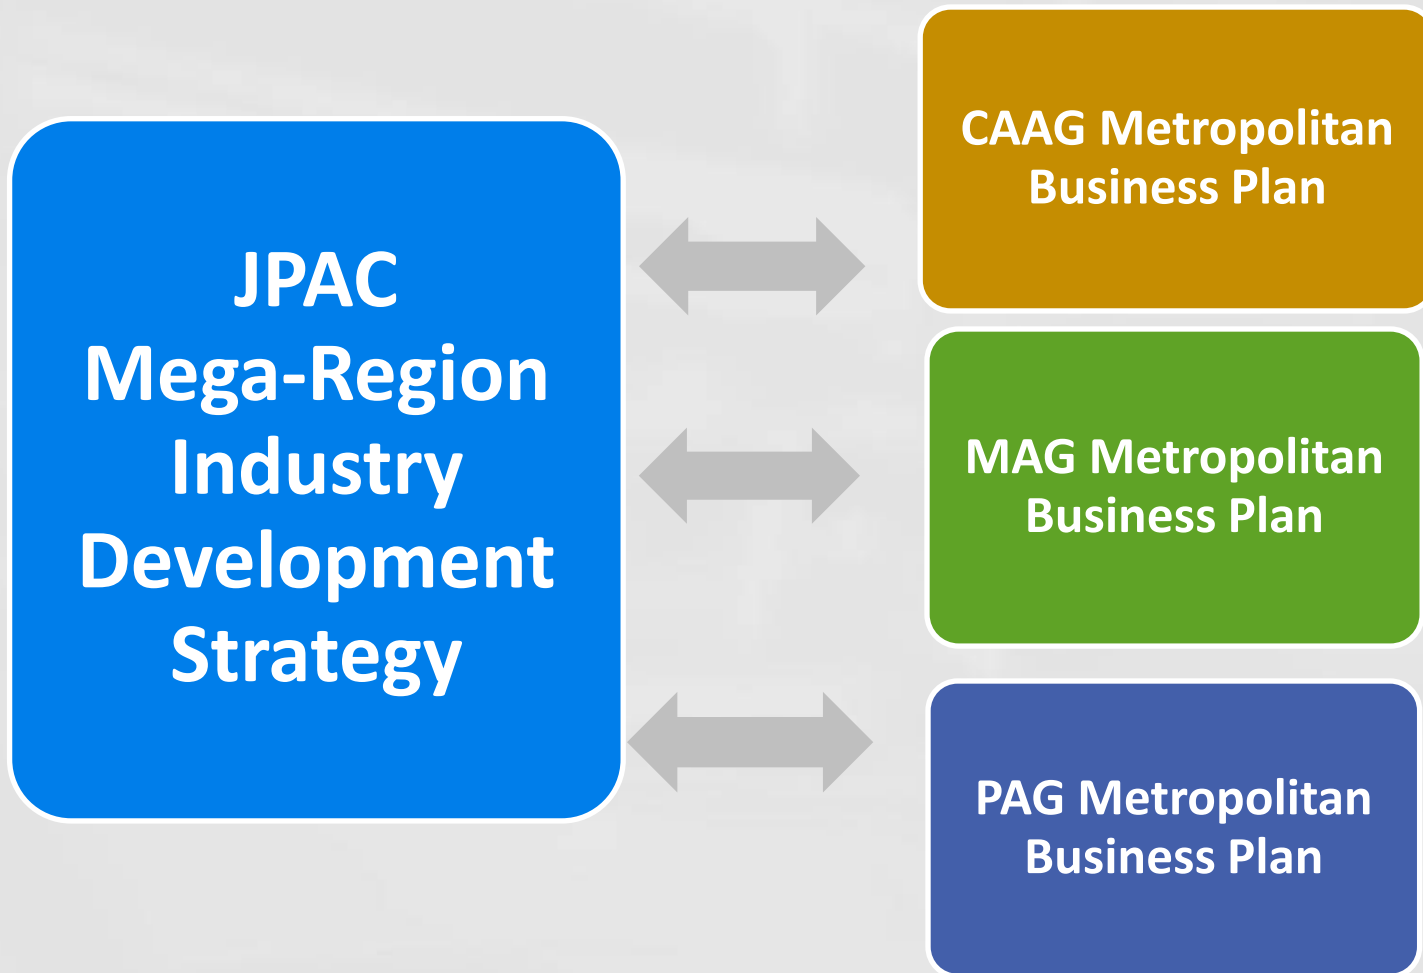

EDA Grant Application

JPAC Region Industry Development Strategy

March 5, 2012

Joint Planning Advisory Council

Puget Sound Mega-Region Model

● Original by COG – 2005

- Economic Analysis
- Target Clusters
- Mega-Region Economic Development Strategy – Broad Stakeholder Involvement
- Mega-Region Initiatives
- Create Independent Mega-Region Economic Development Organization

● Current Update

- Involvement of Original Stakeholder Base
- Updates of Economic Analysis & Target Clusters
- Major Addition – Workforce Development Strategy – Deeper Involvement by Education / Workforce Training Providers
- Mega-Region Initiatives

Regional Strategy Framework

Regional Strategy Goals

**Goal: Focused & Aligned
Mega-Region Industry
Development Strategy &
Initiatives**

**Goal: COG Region
Economic Development
Strategies & Initiatives –
Aligned but Individualized**

JPAC Mega-Region Industry Development Strategy

- Identify clusters/industries
- Supplier networks
- Major regional employers
- Economic benchmarks
- Mega-Region Initiatives
 - Education
 - Technology commercialization
 - New & small business support
 - Transportation initiatives
 - Social capital
 - Tax structures
 - International benchmarking